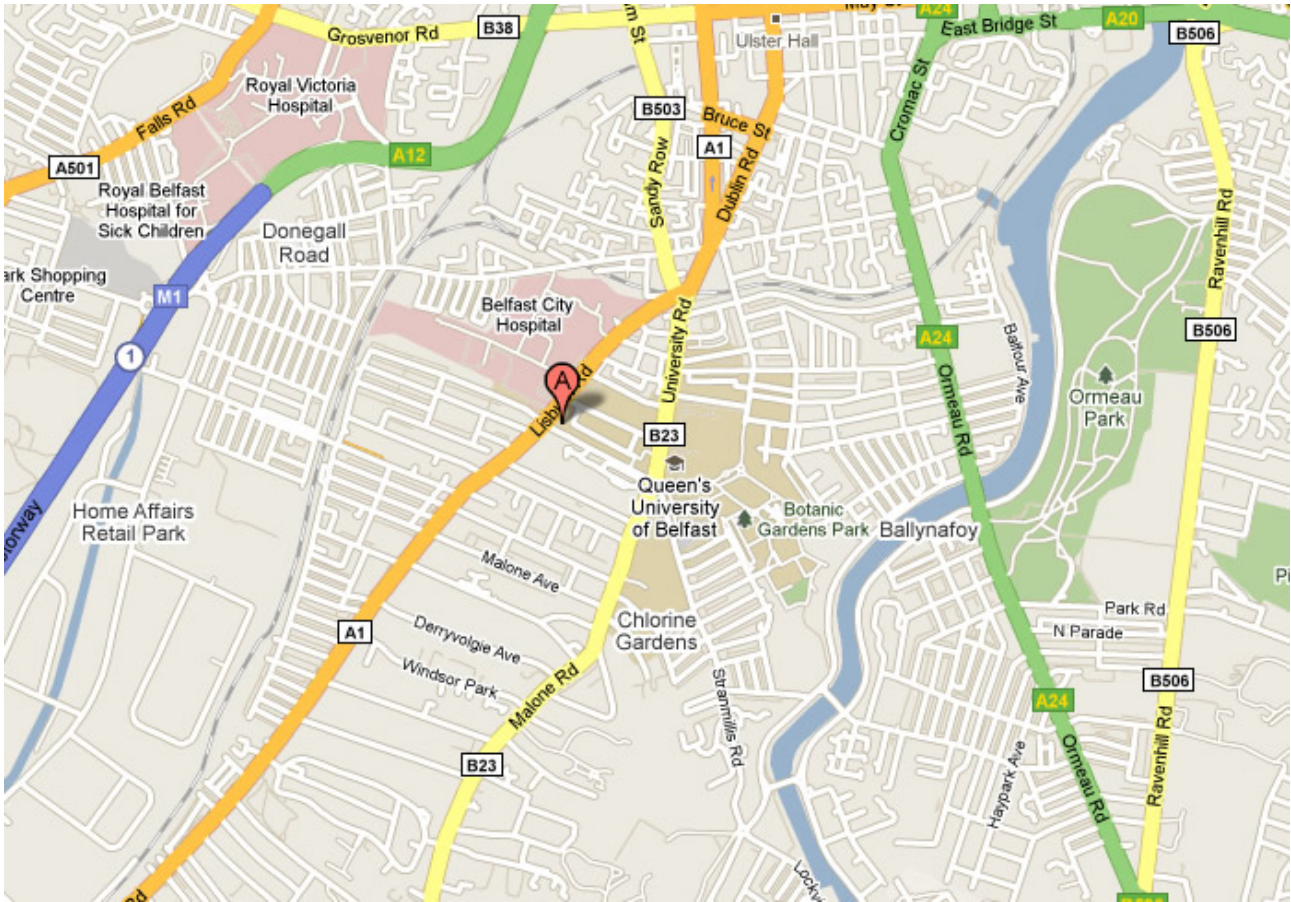

Directions to Kerr Henderson

Please note that by car College Gardens is a one-way street. You must approach from the University Road end.

From the Europa Bus Station/Great Victoria Rail Station, come out on to Great Victoria Street (in front of the Europa Hotel), and facing across the road turn right.

Continue straight up this road, staying on the right hand side, heading towards Queen's University.

As you reach the University, go past the glass fronted student building on your right and keeping straight on, past the bank also on your right.

Turn right at the next road which is College Gardens (lawns and school immediately in front of you).

Keep on walking – the Kerr Henderson office is at the far end of this road, on your right